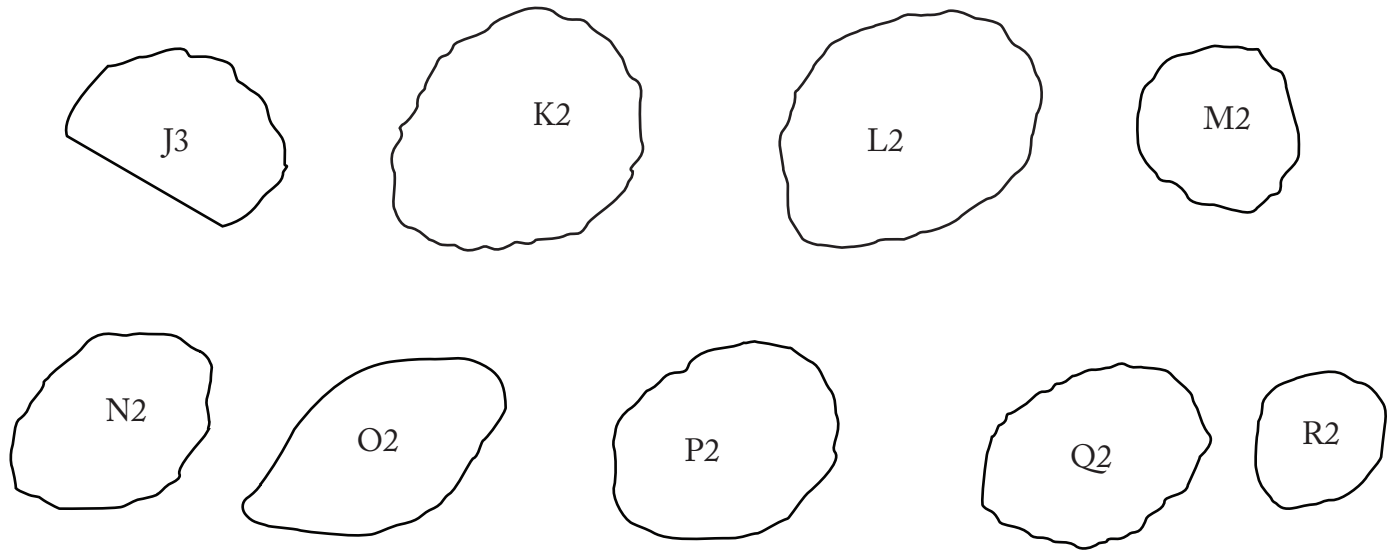

CUTTING GUIDE

(Use this guide for tracing all appliqué pieces)

MR46-531 Papyrus